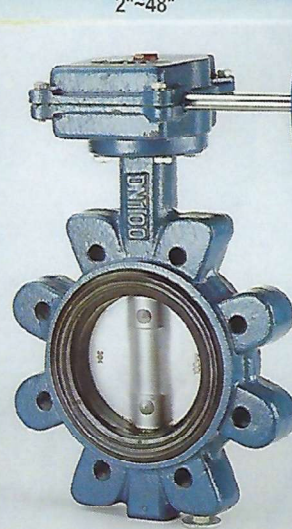

GATE VALVES
2"~42"

CLASS
150,300,600,900,1500,2500

GLOBE VALVES
2"~20"

CLASS
150,300,600,900,1500,2500

CHECK VALVES
CLASS 150,300,600,900,1500,2500
2"~24"

BALL VALVES
CLASS 150,300,600,900,1500,2500
1/2"~40"

Y-STRAINER

CLASS 150,300,600
2"~20"

DUAL PLATE CHECK VALVES
WAFFER STYLE CLASS 150, 300, 600,
900, 1500, 2500

2"~48"

BUTTERFLY VALVES
WAFFER STYLE

2"~24"

MALLEABLE PIPE FITTING

END: THREADED

BUTT WELDING FITTING

BUTTERFLY VALVES
LUG STYLE
2"~24"

3PC BALL VALVES

1/4"~4"

END: BUTT WELD, SOCKET WELD,
THREAD

NEEDLE VALVES

F×M, F×F,
6000 PSI

1/4"~1"